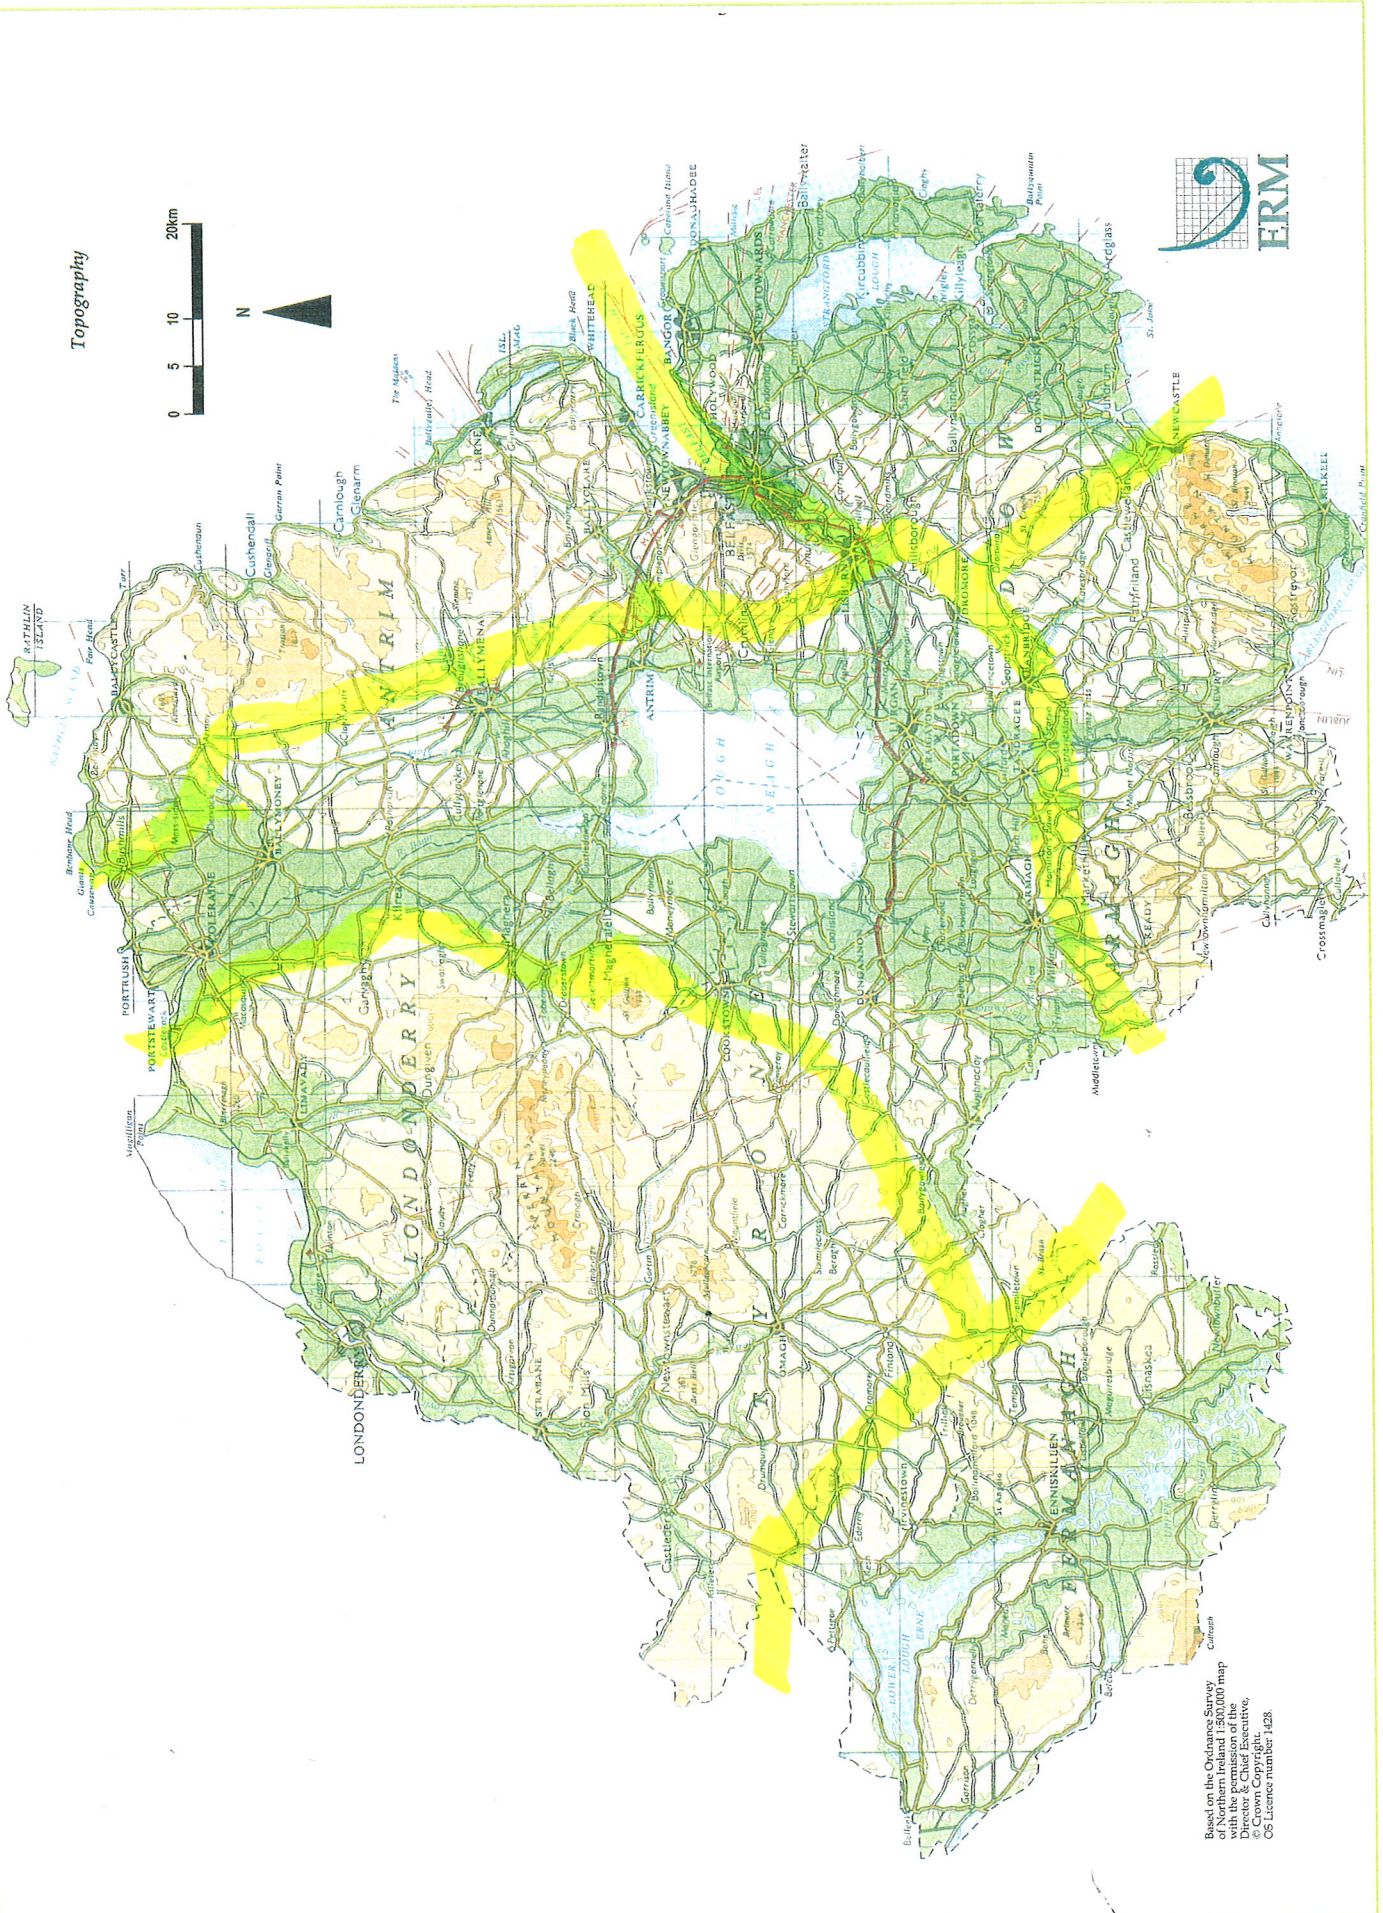

# Topography

Based on the Ordnance Survey of Northern Ireland 1:500,000 map  
 © Crown Copyright  
 © ERM  
 OS Licence number 1428