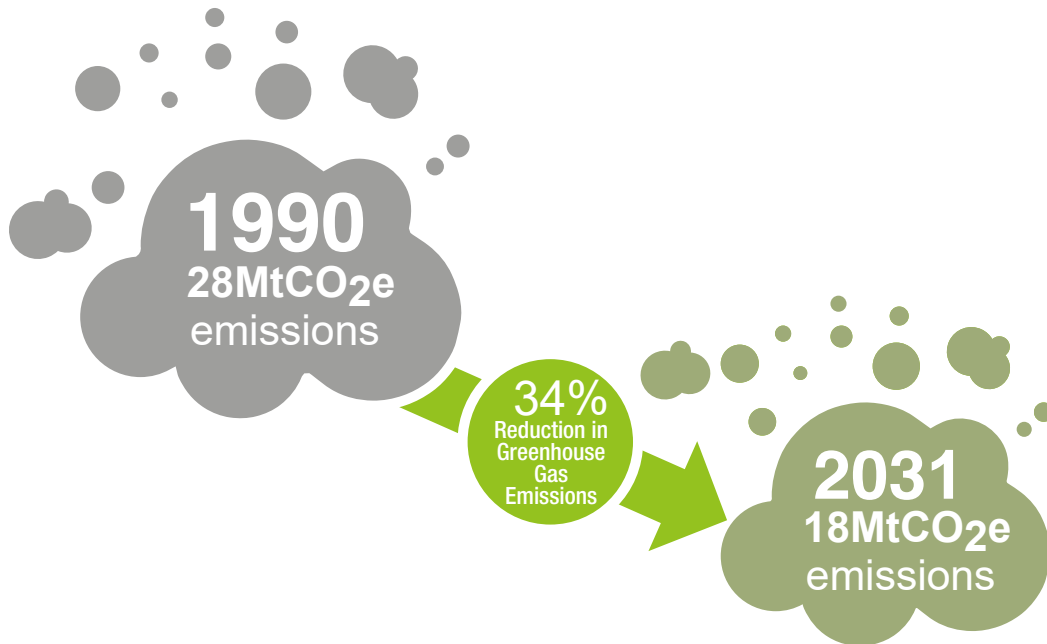

Northern Ireland Greenhouse Gas Projections Update

Total GHG emissions from latest GHG inventory (1990* to 2020) and updated projections (2021 to 2031)

Sustainability at the heart of a living, working, active landscape valued by everyone.