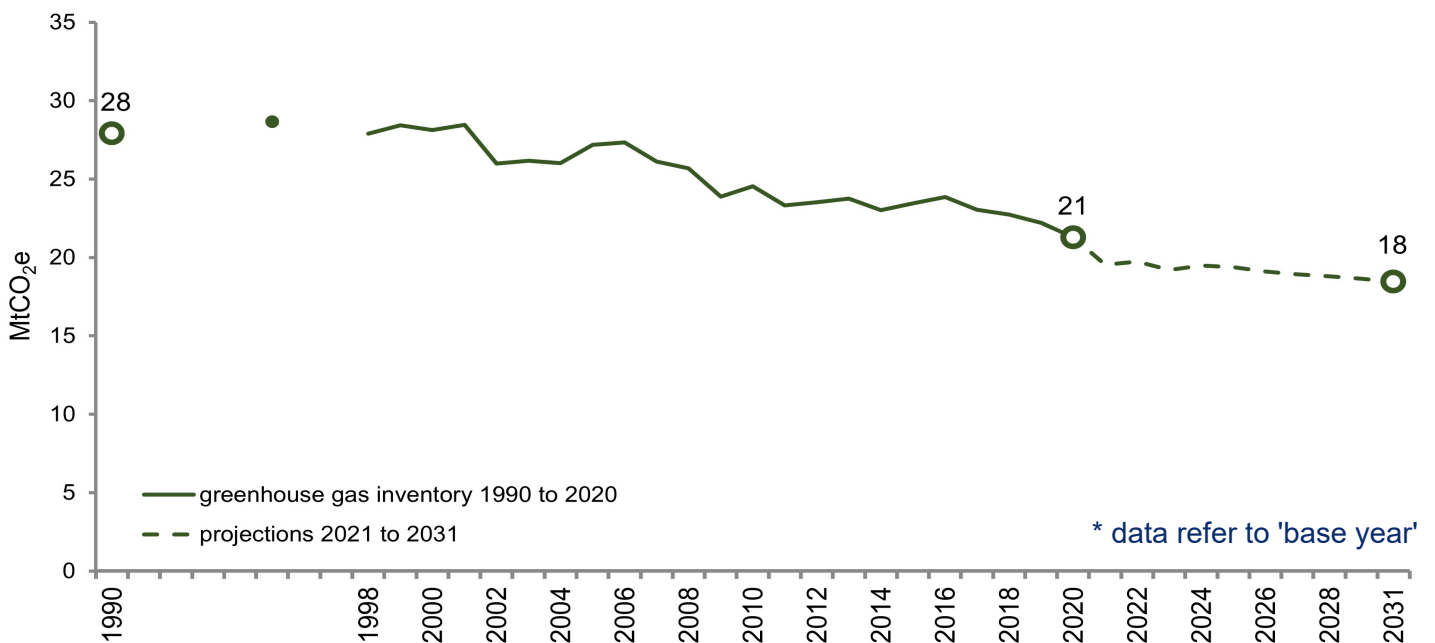

Northern Ireland Greenhouse Gas Projections Update

Total GHG emissions from latest GHG inventory (1990* to 2020) and updated projections (2021 to 2031)

Sustainability at the heart of a living, working, active landscape valued by everyone.