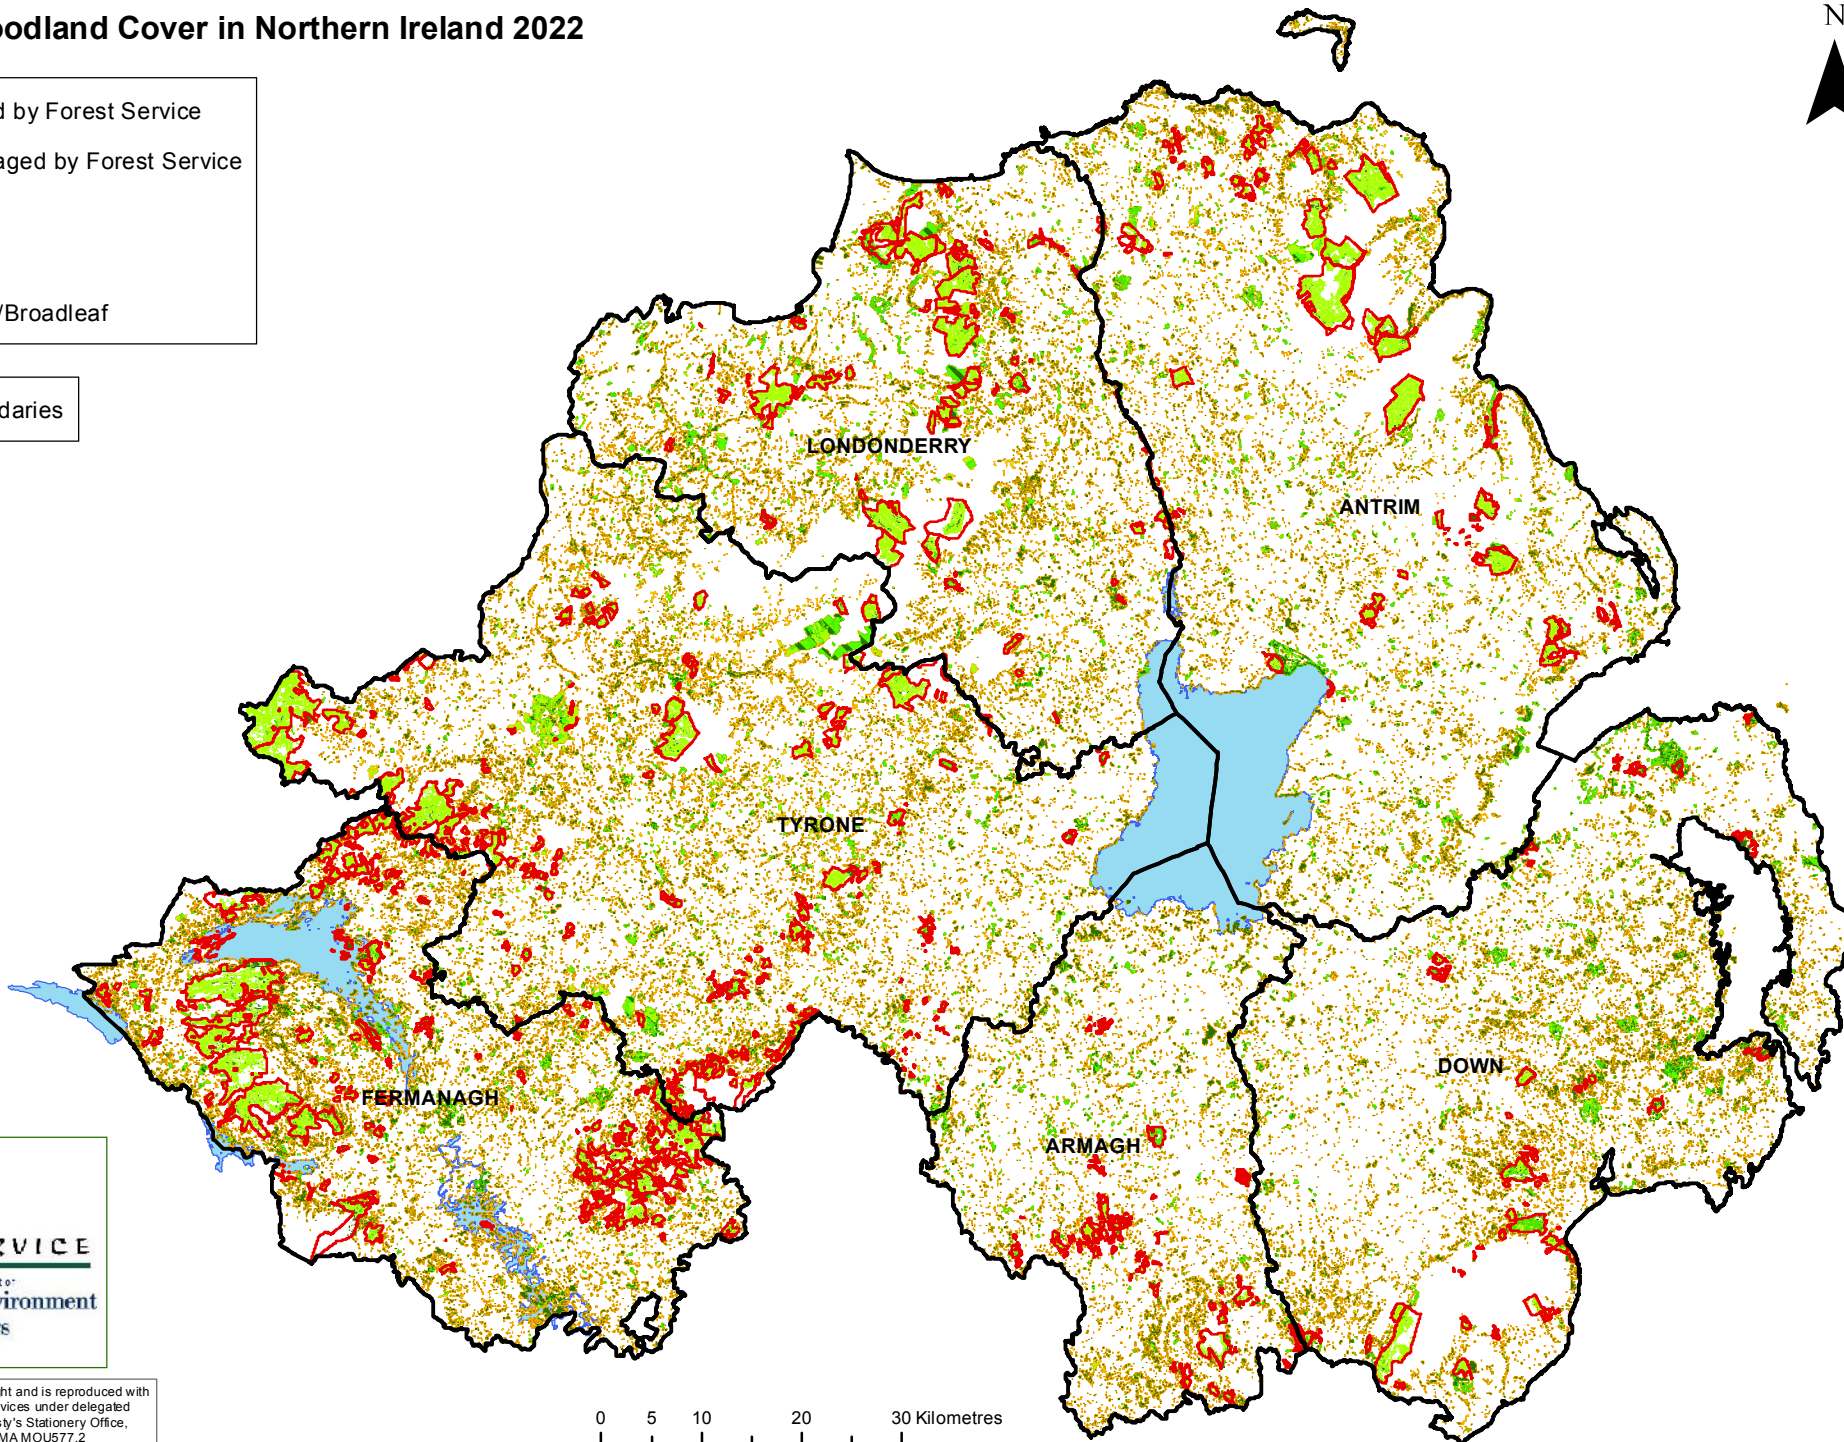

Forest and Woodland Cover in Northern Ireland 2022

- Area managed by Forest Service
- Area not managed by Forest Service
- Broadleaf
- Conifer
- Mixed Conifer/Broadleaf

- County boundaries